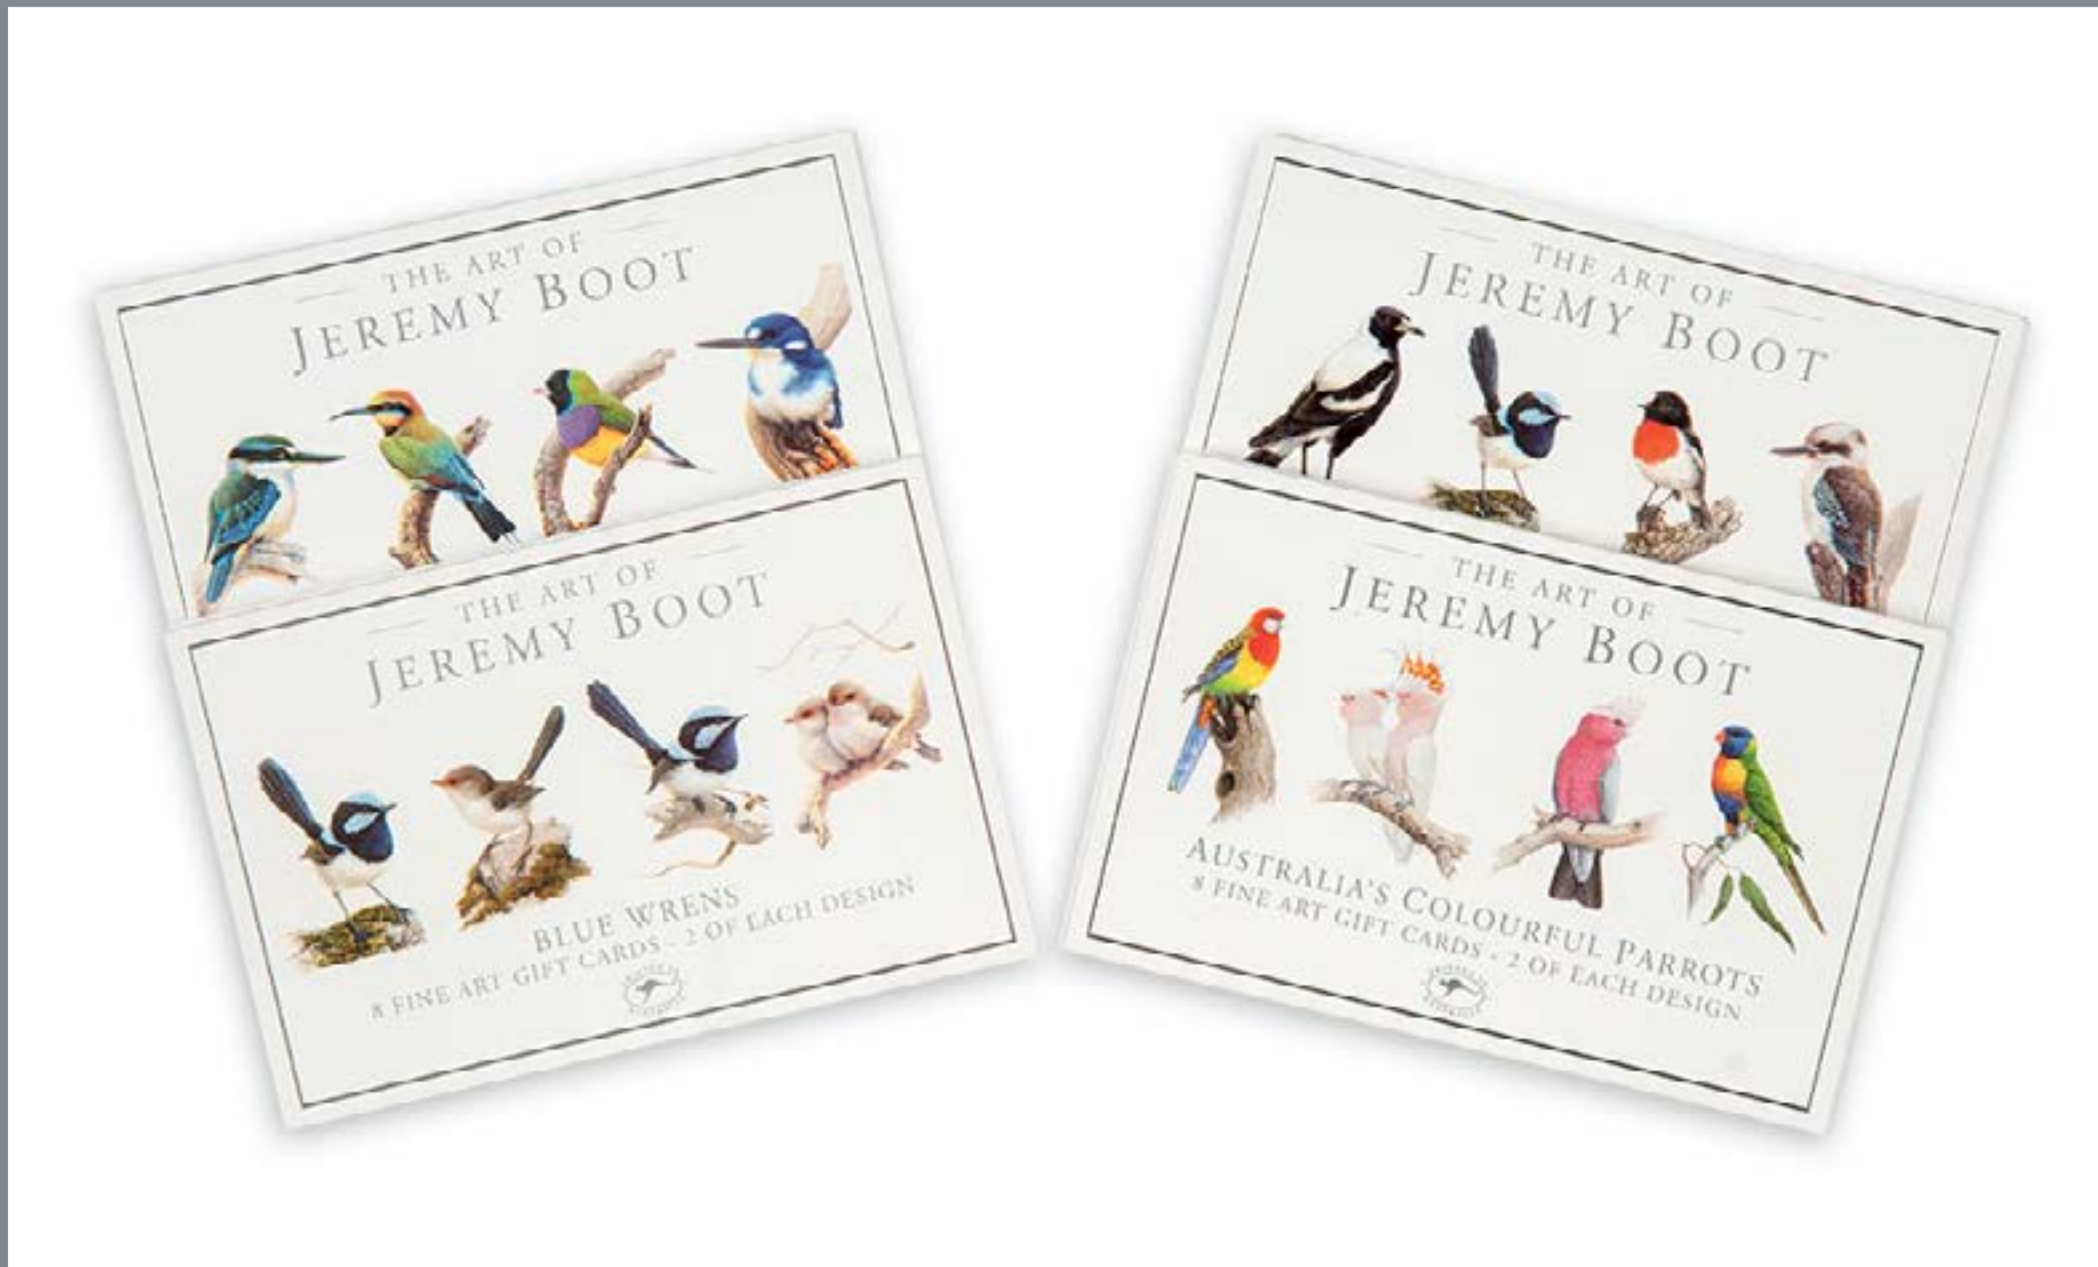

GIFT CARD PACKS • 4 DESIGNS

RRP $7.50