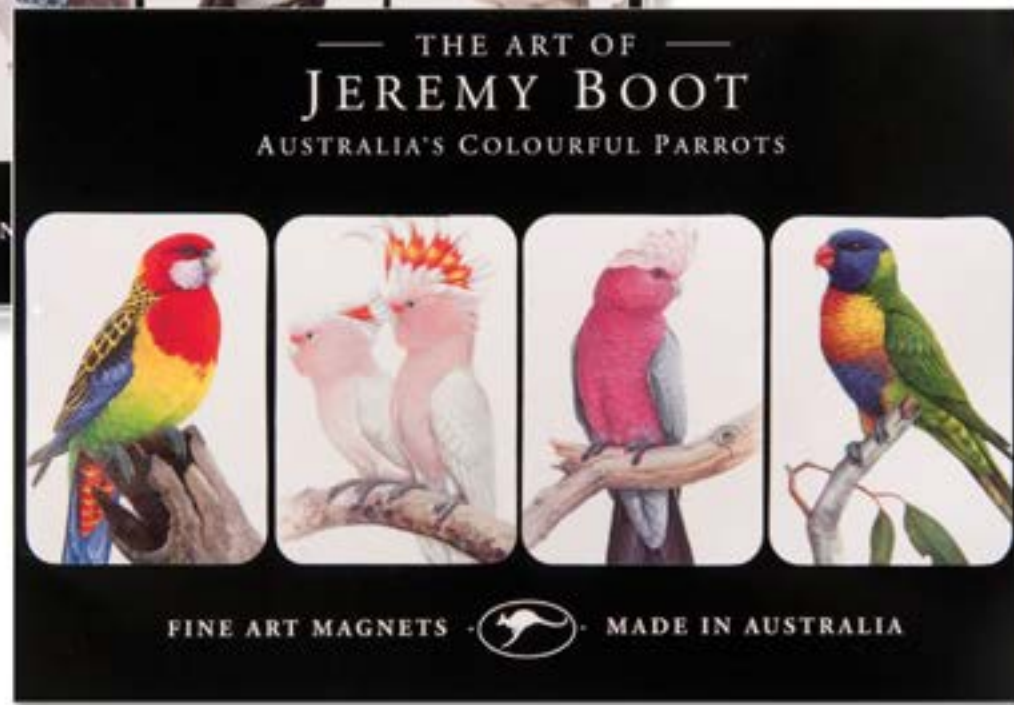

BOOKMARKS • 8 DESIGNS

RRP \$2.50

GIFT FOLDERS (4 CARDS) • 2 DESIGNS  
RRP \$19.95

GIFT FOLDERS • 2 DESIGNS • RRP \$19.95  
(2 CARDS, 4 GIFT CARDS, 2 BOOKMARKS AND 2 MAGNETS)

MAGNETS • 2 DESIGNS

RRP \$9.95

AUSTRALIAN KOOKABURRA