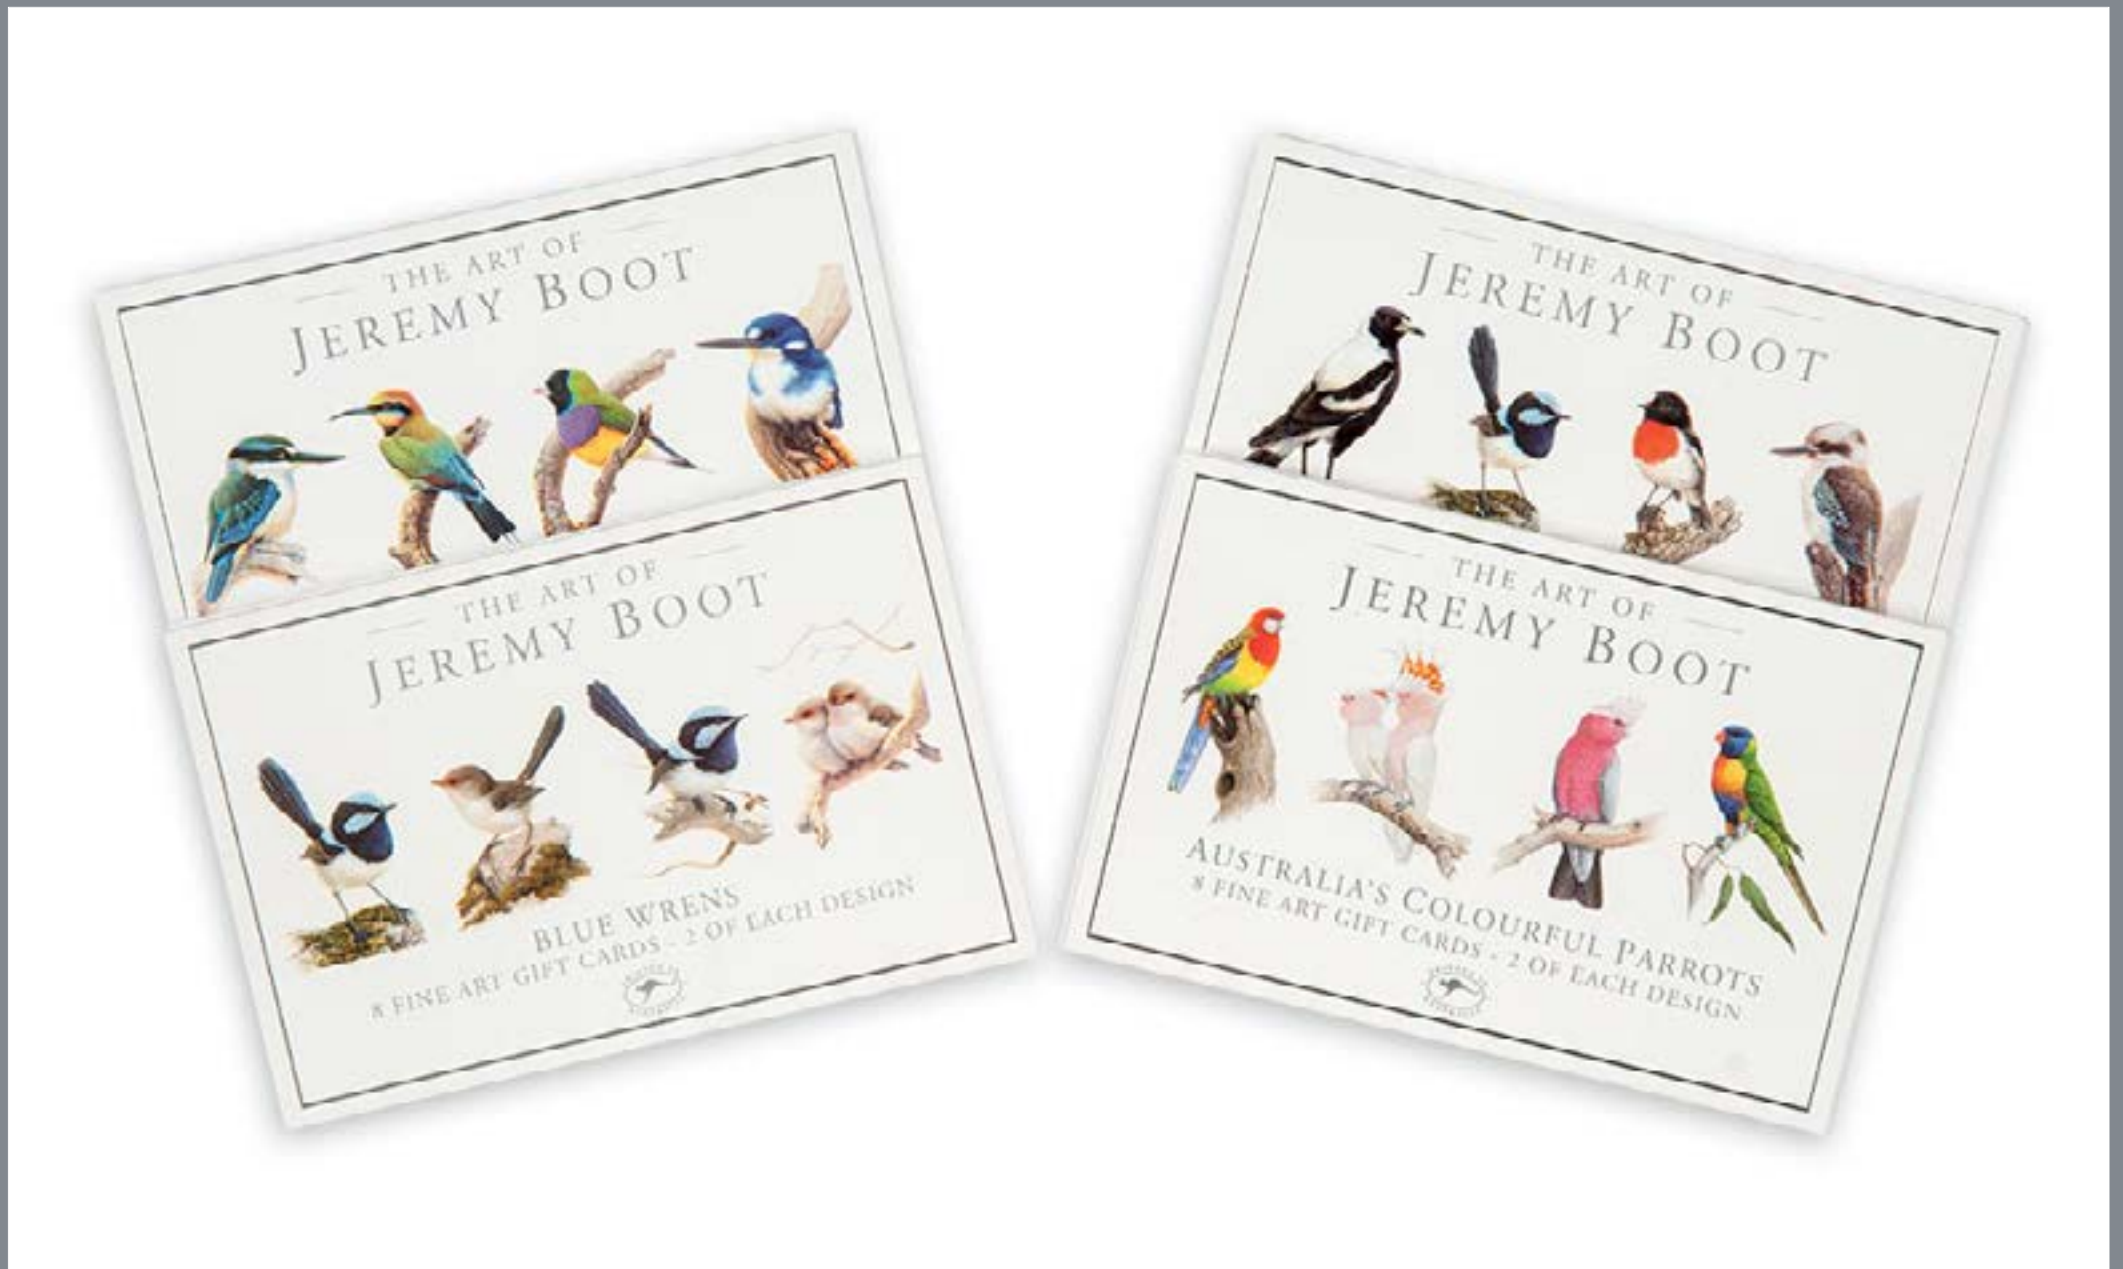

GIFT CARD PACKS • 4 DESIGNS

RRP $7.50