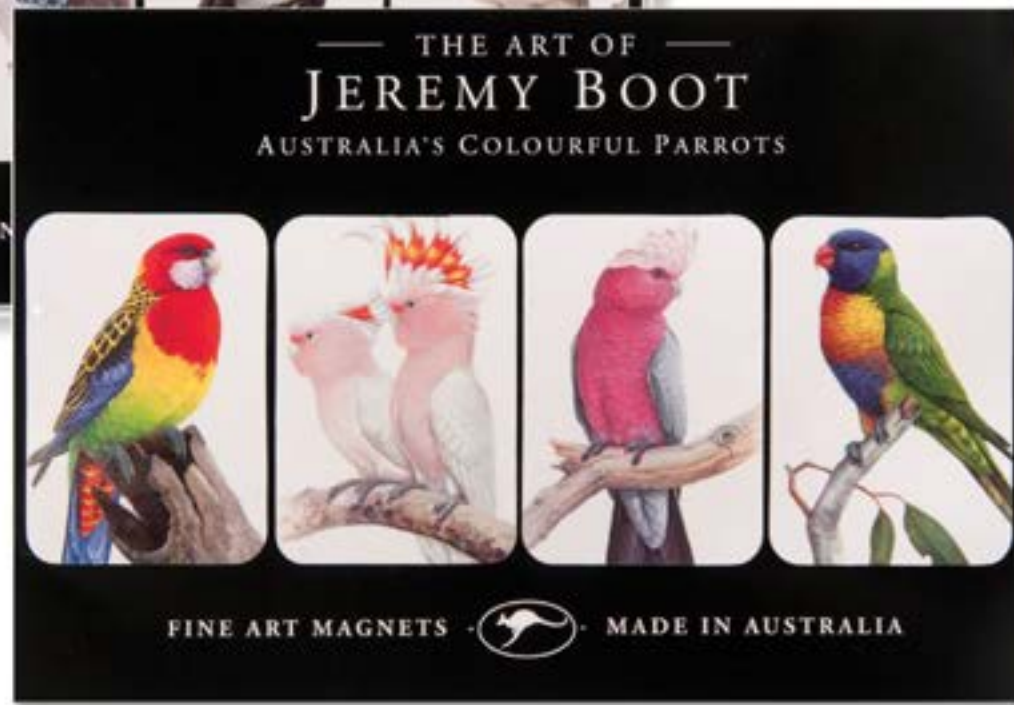

MAGNETS • 2 DESIGNS

RRP $9.95